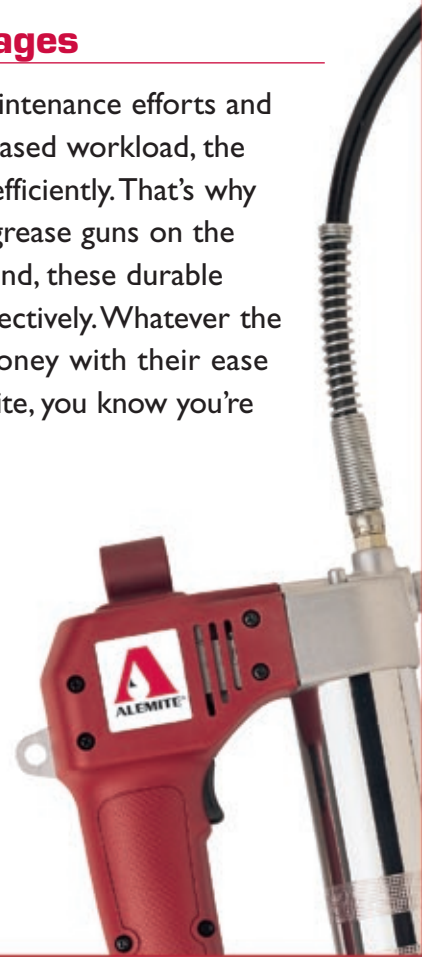

575 / 585 Cordless Grease Guns: Speed and Convenience in Two Powerful Packages

As industrial facilities grow larger and more complex, so do the maintenance efforts and lubrication jobs that keep them up and running. To handle this increased workload, the right tools are needed to help complete the job quickly and more efficiently. That's why Alemite has developed the most powerful and innovative cordless grease guns on the market with our 575 and 585 models. Designed with the user in mind, these durable products offer you the ability to lubricate your equipment more effectively. Whatever the application, our dependable guns can save you precious time and money with their ease of handling and efficient operation. And because they're from Alemite, you know you're getting a high-quality product you can depend on.

“We have hundreds of lube points with all of the pumps and motors in our system. With these guns we can lube them all in less than half the time it took to do the job with the old lever guns – which means we can be more productive than ever before.”

– Ignacio Falcon, an industrial mechanic at the City of San Antonio's Water Filtration Plant